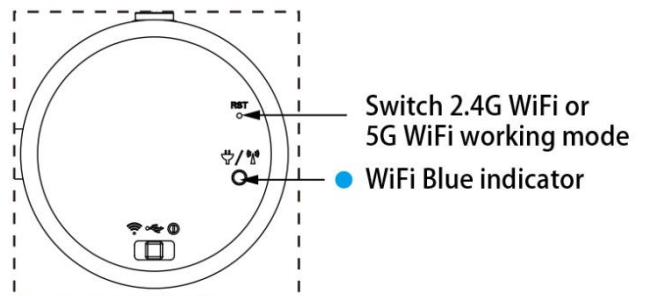

Standard
C-mount
High-end Metal
Housing

Product Multi-angle

Camera Dimensions

Product Specification

Hardware Parameters	
Image Sensor	Sony IMX334 CMOS Sensor
Expose Mode	Rolling Shutter
Maximum Resolution	3840x2160 (8,294,400 Pixels)
Sensor Optical Format	1/1.8"
Pixel Size	2.0µm x 2.0µm
Dynamic Range	72db(Non-HDR Mode)
SNRMax	<0.64lx
Spectral Characteristics	380-650nm
Exposure Capability	3.9ms - 320ms, Automatic And Manual
White Balance	Real-time Auto, Single Auto, Manual Adjustment
Maximum Transmission Frame Rate	USB Mode: 30FPS@3840x2160,2592x1944,1920x1080,1024x768,640x480 WiFi Mode: 30FPS@3840x2160,2592x1944,1920x1080,1024x768,640x480
Record Format	Snapshot Picture Format: JPG,BMP,PNG,TIFF,PDF Resolution: 3840x2160 ,2592x1944,1920x1080,1024x768,640x480 Record Video Format: MJPG Format AVI File Resolution: 1920x1080,1024x768,640x480
Power Consumption	Wired: USB2.0 DC 5.0V 500mA Wireless: USB2.0 DC 5.0V 1500mA
Camera Interface	C Port
Wireless Parameter	
Standard	IEEE 802.11ac
Operating Frequency Range	5.180-5.825GHz
Software Environment	
Windows System Demand	Microsoft® Windows® XP / 7 / 8 /8.1/10(32 & 64 bit)
	CPU: Dual-core 3.0GHz Or More CPU
	Memory: 4G Or More
	At Least 10 GB Available Hard Disk Space
iOS System Demand	Wireless Network Card(Support IEEE 802.11ac)
	iPhone X/ 8/ 8 Plus/7/ 7 Plus/6s/6s Plus/ 6/6 Plus iPad Pro (12.9-inch 2nd Generation)/ (12.9-inch 1st Generation) / (10.5-inch) / (9.7-inch) iPad Air 2/iPad Mini 4
	iOS11.0 or Higher
Android System Demand	Android5.0 Or Higher
	CPU: Dual-core 1.7GHz Or Higher
	RAM Memory: 1G Or More
	Storage ROM: Suggest 8G Or Larger
In The Wireless Working Status, Please Confirm That The Hardware Of The Smart Device Supports IEEE802.11ac Protocol; Otherwise, Images Cannot Be Obtained Normally In 5G WiFi Mode.	