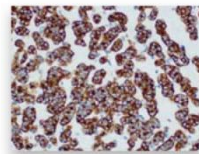

A59.4924-W

4K 5G WIFI+USB Digital Camera, 8.0M, 30fps

Perfect match for both stereoscopic and biological microscopes, as well as LED and halogen lamps.

WiFi/USB
8.0MP HD
Live Image

30FPS@
3840x2160

Full 1080P
Record