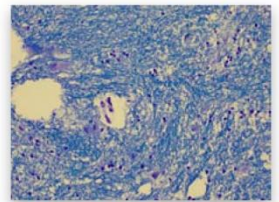

A59.4924-W

4K 5G WIFI+USB Digital Camera, 8.0M, 30fps

Perfect match for both stereoscopic and biological microscopes, as well as LED and halogen lamps.

WiFi/USB
8.0MP HD
Live Image

30FPS@
3840x2160

Full 1080P
Record