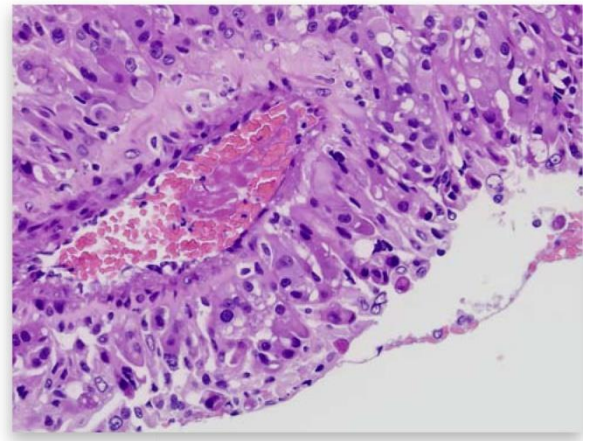

A59.4924-W

4K 5G WIFI+USB Digital Camera, 8.0M, 30fps

Perfect match for both stereoscopic and biological microscopes, as well as LED and halogen lamps.

WiFi/USB
8.0MP HD
Live Image

30FPS@
3840x2160

Full 1080P
Record