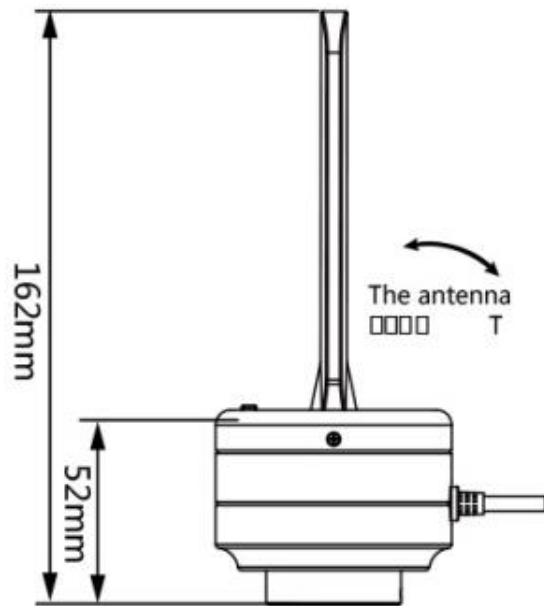

Standard
C-mount
High-end Metal
Housing

Product Multi-angle

Camera Dimensions

Product Specification

Hardware Parameters	
Image Sensor	Sony IMX334 CMOS Sensor
Expose Mode	Rolling Shutter
Maximum Resolution	3840x2160 (8,294,400 Pixels)
Sensor Optical Format	1/1.8"
Pixel Size	2.0µm x 2.0µm
Dynamic Range	72db(Non-HDR Mode)
SNRMax	<0.64lx
Spectral Characteristics	380-650nm
Exposure Capability	3.9ms - 320ms, Automatic And Manual
White Balance	Real-time Auto, Single Auto, Manual Adjustment
Maximum Transmission Frame Rate	USB Mode: 30FPS@3840x2160,2592x1944,1920x1080,1024x768,640x480 WiFi Mode: 30FPS@3840x2160,2592x1944,1920x1080,1024x768,640x480
Record Format	Snapshot Picture Format: JPG,BMP,PNG,TIFF,PDF Resolution: 3840x2160 ,2592x1944,1920x1080,1024x768,640x480 Record Video Format: MJPG Format AVI File Resolution: 1920x1080,1024x768,640x480
Power Consumption	Wired: USB2.0 DC 5.0V 500mA Wireless: USB2.0 DC 5.0V 1500mA
Camera Interface	C Port
Wireless Parameter	
Standard	IEEE 802.11ac
Operating Frequency Range	5.180-5.825GHz
Software Environment	
Windows System Demand	Microsoft® Windows® XP / 7 / 8 /8.1/10(32 & 64 bit)
	CPU: Dual-core 3.0GHz Or More CPU
	Memory: 4G Or More
	At Least 10 GB Available Hard Disk Space
iOS System Demand	Wireless Network Card(Support IEEE 802.11ac)
	iPhone X/ 8/ 8 Plus/7/ 7 Plus/6s/6s Plus/ 6/6 Plus iPad Pro (12.9-inch 2nd Generation)/ (12.9-inch 1st Generation) / (10.5-inch) / (9.7-inch) iPad Air 2/iPad Mini 4
	iOS11.0 or Higher
Android System Demand	Android5.0 Or Higher
	CPU: Dual-core 1.7GHz Or Higher
	RAM Memory: 1G Or More
	Storage ROM: Suggest 8G Or Larger
In The Wireless Working Status, Please Confirm That The Hardware Of The Smart Device Supports IEEE802.11ac Protocol; Otherwise, Images Cannot Be Obtained Normally In 5G WiFi Mode.	