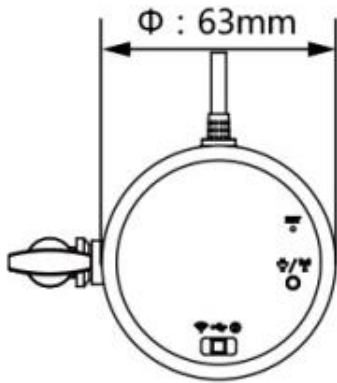

Standard
C-mount
High-end Metal
Housing

Product Multi-angle

Camera Dimensions

Product Specification

Hardware Parameters	
Image Sensor	Sony IMX334 CMOS Sensor
Expose Mode	Rolling Shutter
Maximum Resolution	3840x2160 (8,294,400 Pixels)
Sensor Optical Format	1/1.8"
Pixel Size	2.0µm x 2.0µm
Dynamic Range	72db(Non-HDR Mode)
SNRMax	<0.64lx
Spectral Characteristics	380-650nm
Exposure Capability	3.9ms - 320ms, Automatic And Manual
White Balance	Real-time Auto, Single Auto, Manual Adjustment
Maximum Transmission Frame Rate	USB Mode: 30FPS@3840x2160,2592x1944,1920x1080,1024x768,640x480 WiFi Mode: 30FPS@3840x2160,2592x1944,1920x1080,1024x768,640x480
Record Format	Snapshot Picture Format: JPG,BMP,PNG,TIFF,PDF Resolution: 3840x2160 ,2592x1944,1920x1080,1024x768,640x480 Record Video Format: MJPG Format AVI File Resolution: 1920x1080,1024x768,640x480
Power Consumption	Wired: USB2.0 DC 5.0V 500mA Wireless: USB2.0 DC 5.0V 1500mA
Camera Interface	C Port
Wireless Parameter	
Standard	IEEE 802.11ac
Operating Frequency Range	5.180-5.825GHz
Software Environment	
Windows System Demand	Microsoft® Windows® XP / 7 / 8 /8.1/10(32 & 64 bit)
	CPU: Dual-core 3.0GHz Or More CPU
	Memory: 4G Or More
	At Least 10 GB Available Hard Disk Space
iOS System Demand	Wireless Network Card(Support IEEE 802.11ac)
	iPhone X/ 8/ 8 Plus/7/ 7 Plus/6s/6s Plus/ 6/6 Plus iPad Pro (12.9-inch 2nd Generation)/ (12.9-inch 1st Generation) / (10.5-inch) / (9.7-inch) iPad Air 2/iPad Mini 4
	iOS11.0 or Higher
Android System Demand	Android5.0 Or Higher
	CPU: Dual-core 1.7GHz Or Higher
	RAM Memory: 1G Or More
	Storage ROM: Suggest 8G Or Larger
In The Wireless Working Status, Please Confirm That The Hardware Of The Smart Device Supports IEEE802.11ac Protocol; Otherwise, Images Cannot Be Obtained Normally In 5G WiFi Mode.	