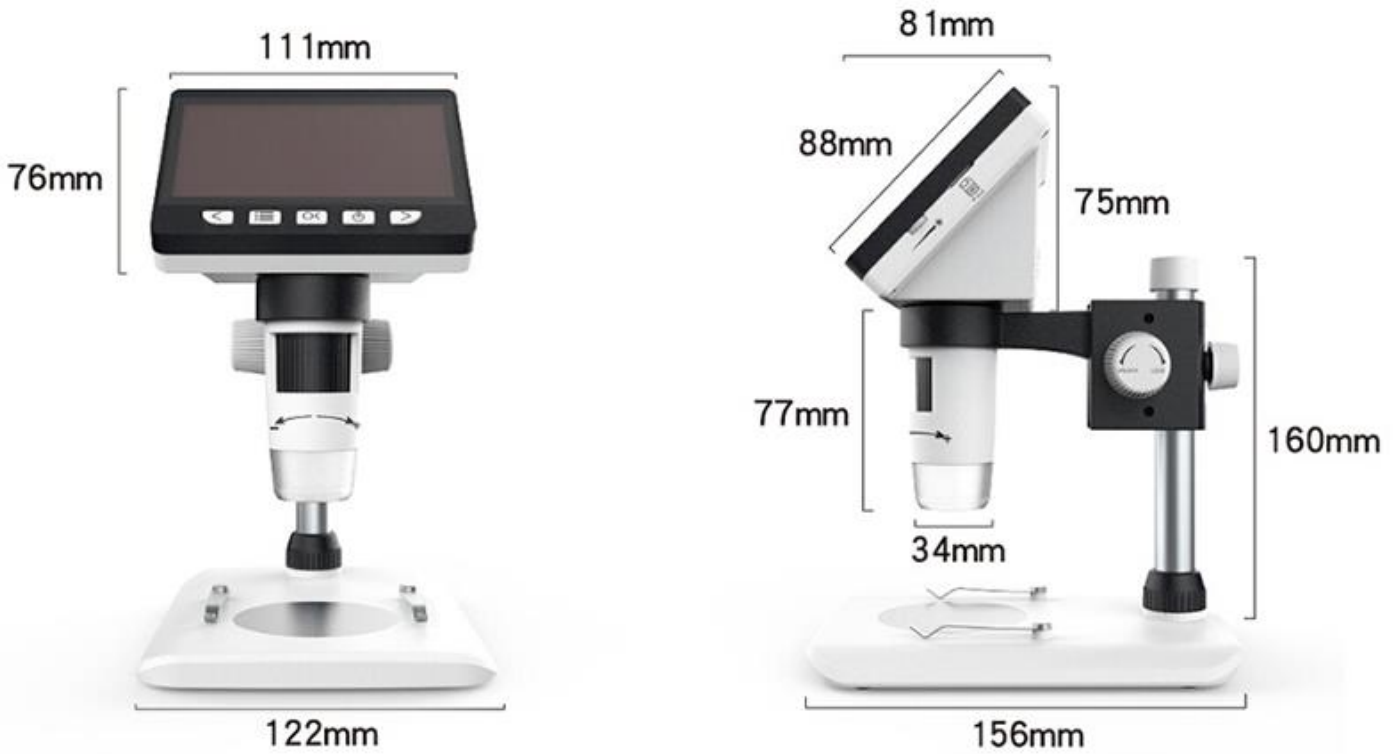

Product Size & Packing